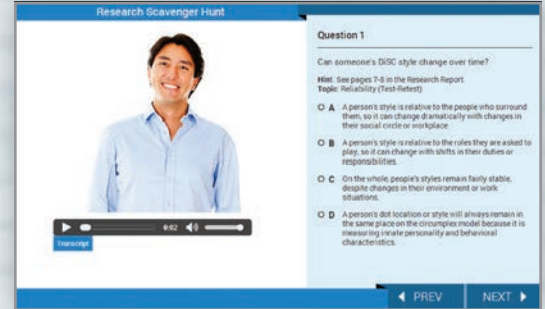

IS ONLINE CERTIFICATION RIGHT FOR YOU?

- Can you commit to four weeks of self-directed and instructor-led work?
- Are you a motivated learner who will be responsible for completing all assignments and required reading?
- Can you attend ALL four live instructor-led sessions?
- Can you meet the technical requirements listed below?

Other certification opportunities available. Talk to your Authorized Partner for more details.

TECHNICAL REQUIREMENTS

Participants must use a laptop or desktop computer (Mac or PC) and recommended browsers to access the course online and complete the activities (not a tablet or smart phone). Talk to your Authorized Partner for more information.

Participants must have access to a phone (cell or land line) to attend the weekly live collaborative session.

“This Certification helped me see how many different ways I can use Everything DiSC in my organization.”

—Instructional Designer

“I learned much more than I anticipated—even the research and validity were presented in an interesting, easy-to-follow, concise manner.”

—Executive Trainer

TO LEARN MORE AND REGISTER, CONTACT YOUR EVERYTHING DiSC® AUTHORIZED PARTNER TODAY!