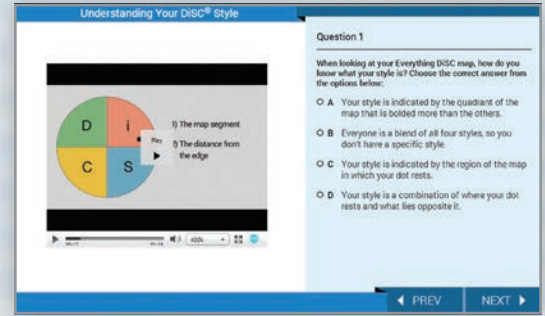

IS ONLINE CERTIFICATION RIGHT FOR YOU?

- Can you commit to four weeks of self-directed and instructor-led work?
- Are you a motivated learner who will be responsible for completing all assignments and required reading?
- Can you attend ALL four live instructor-led sessions?
- Can you meet the technical requirements listed below?

Other certification opportunities available. Talk to your Authorized Partner for more details.

TECHNICAL REQUIREMENTS

Participants must use a laptop or desktop computer (Mac or PC) and recommended browsers to access the course online and complete the activities (not a tablet or smart phone). Talk to your Authorized Partner for more information.

Participants must have access to a phone (cell or land line) to attend the weekly live collaborative session.

“This Certification helped me see how many different ways I can use Everything DiSC in my organization.”

—Instructional Designer

“I learned much more than I anticipated—even the research and validity were presented in an interesting, easy-to-follow, concise manner.”

—Executive Trainer

TO LEARN MORE AND REGISTER, CONTACT YOUR EVERYTHING DiSC® AUTHORIZED PARTNER TODAY!